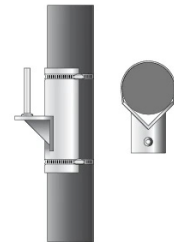

Small: 2.1m
Large: 3.1m
Extra Large: 4.1m

Durapole XT

One Size: 3.2m

Durapole Flare Curved

One Size: 3.2m

features and benefits

- Ultra strong light weight composite fibre poles (except for XT and Flare which are made from durable aluminum).
- Available as single or double sided prints
- Double sided prints on durable fully laminated satin fabric
- Poles come with a life-time replacements guarantee (except XT and Flare which have a 2 year manufacturing guarantee)

Durapole Mounts

Heavy Plastic Base (Stackable)

Ground Stake

Vertical base mount

Wall Mount 65° / 90°

In-ground mount

'U' Base

Bollard Mount